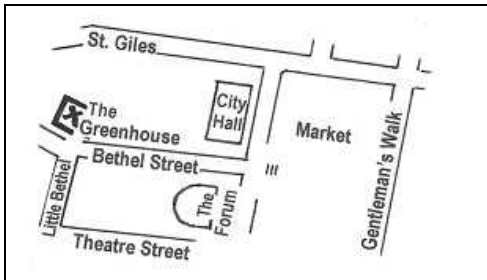

FLIGHT

GROUP SHOW @ the GREENHOUSE GALLERY

CELEBRATING 20 YEARS

**Norfolk & Norwich
Open Studios 2014**

42-46 BETHEL ST. NORWICH

POEMS IN FLIGHT

THE SATURDAY WRITERS

Reading of poems included in the
Greenhouse Open Studios Exhibition

Sunday 1st June 2-4pm

GREENHOUSE- 42-46 Bethel St.

**Saturday 24th May
– Sunday 8th June**

Tues – Friday 10-4.30pm

Saturdays & Sundays 10-5pm

CLOSED MONDAYS 26th May & 2nd June

IMAGES AND FURTHER
INFORMATION AVAILABLE